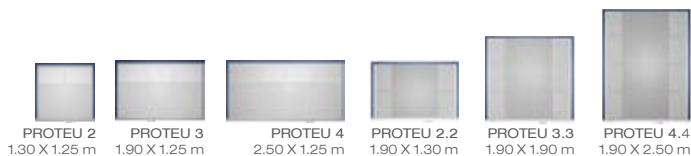

A high quality and aesthetic product resultant from the cumplicity between the malleability and resistance of the acrylic.

Un produit de haute qualité et esthétique résultant de la combinaison entre la souplesse et la résistance de l'acrylique.